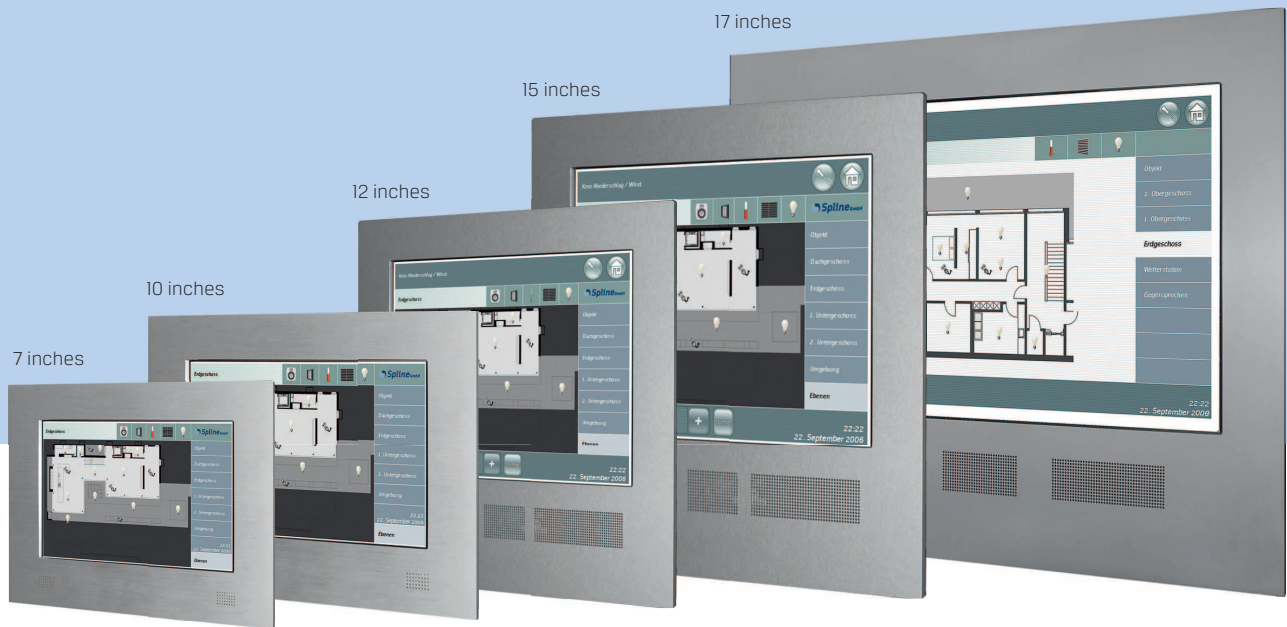

GRAPHICAL INTERFACE, SIMPLE TO USE

Just imagine, all you need is a single remote control unit in order to control your whole property and all the house automation and entertainment equipment that has been installed. Touch panels, whether fixed or mobile, offer the best possible overview and convert operation of technical systems into child's play.

Navigation takes place with the aid of a graphical interface that displays the layout of the house. A flick of a finger is all that is required to turn lights on or off, raise or lower blinds, operate the video surveillance system and the doorway, peruse through CD and DVD covers as well as music and film titles and sequences in the Multimedia Entertainment Centre equipped with «CoverFlow» and at the same time retrieve information from the internet.

FIXED OR MOBILE TOUCH PANEL

The touch panels employed by Spline are mostly based on the tried-and tested AMX technology. A fixed, inbuilt panel is usually deployed in the entrance hall area whereas a mobile touch panel or remote control unit is used in the living area. In addition, touch panels come in various sizes ranging from 7 to 17 inches. All touch panel sizes are available in elegant frames made of aluminium. Moreover, practically any client requests can be accommodated and therefore, the panels can be blended discreetly into the architecture and adapted to the particular design of the room.

Spline does not only integrate touch panels into the system, but also practical remote control units, infrared pushbuttons and mini remote control units regardless of make or manufacturer.

Remote control units and touch panels come with a user-friendly, graphical user interface. This means that album and music titles as well as the video archive can be perused easily and quickly and an entertainment programme arranged according to song title, genre, playlist or random selection can be compiled at the flick of a finger.