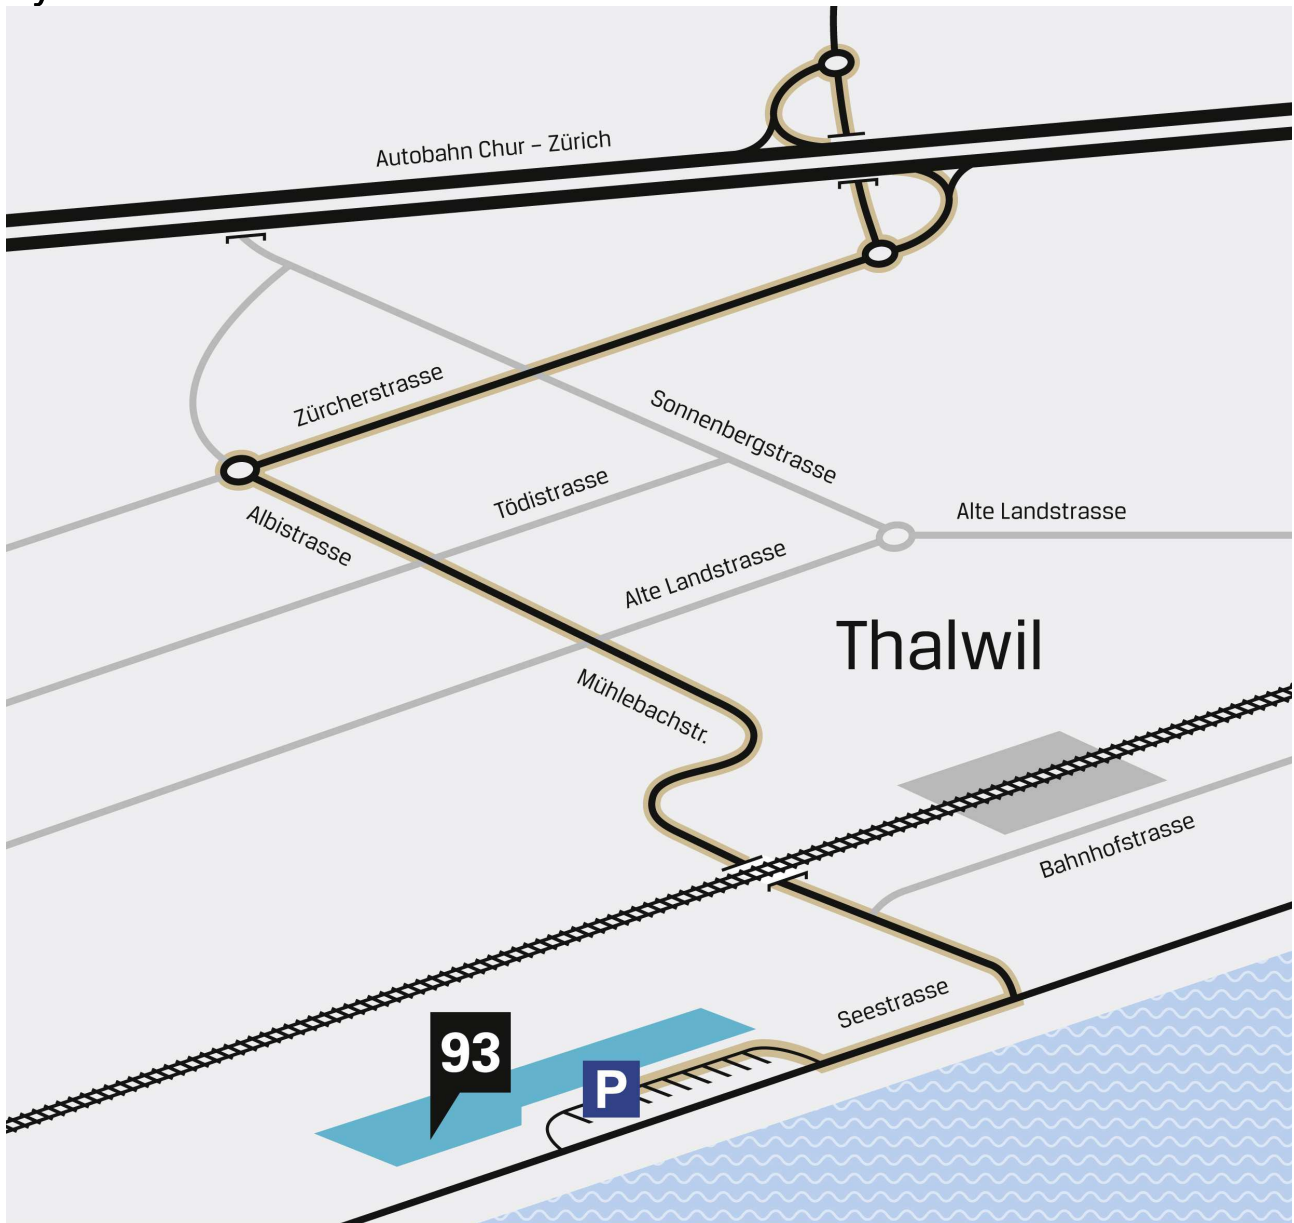

**By car:**

Parking spaces 12 and 13 are reserved for spline customers

**From train station:**

Our location is about 7 minutes walk distance from the railway station.